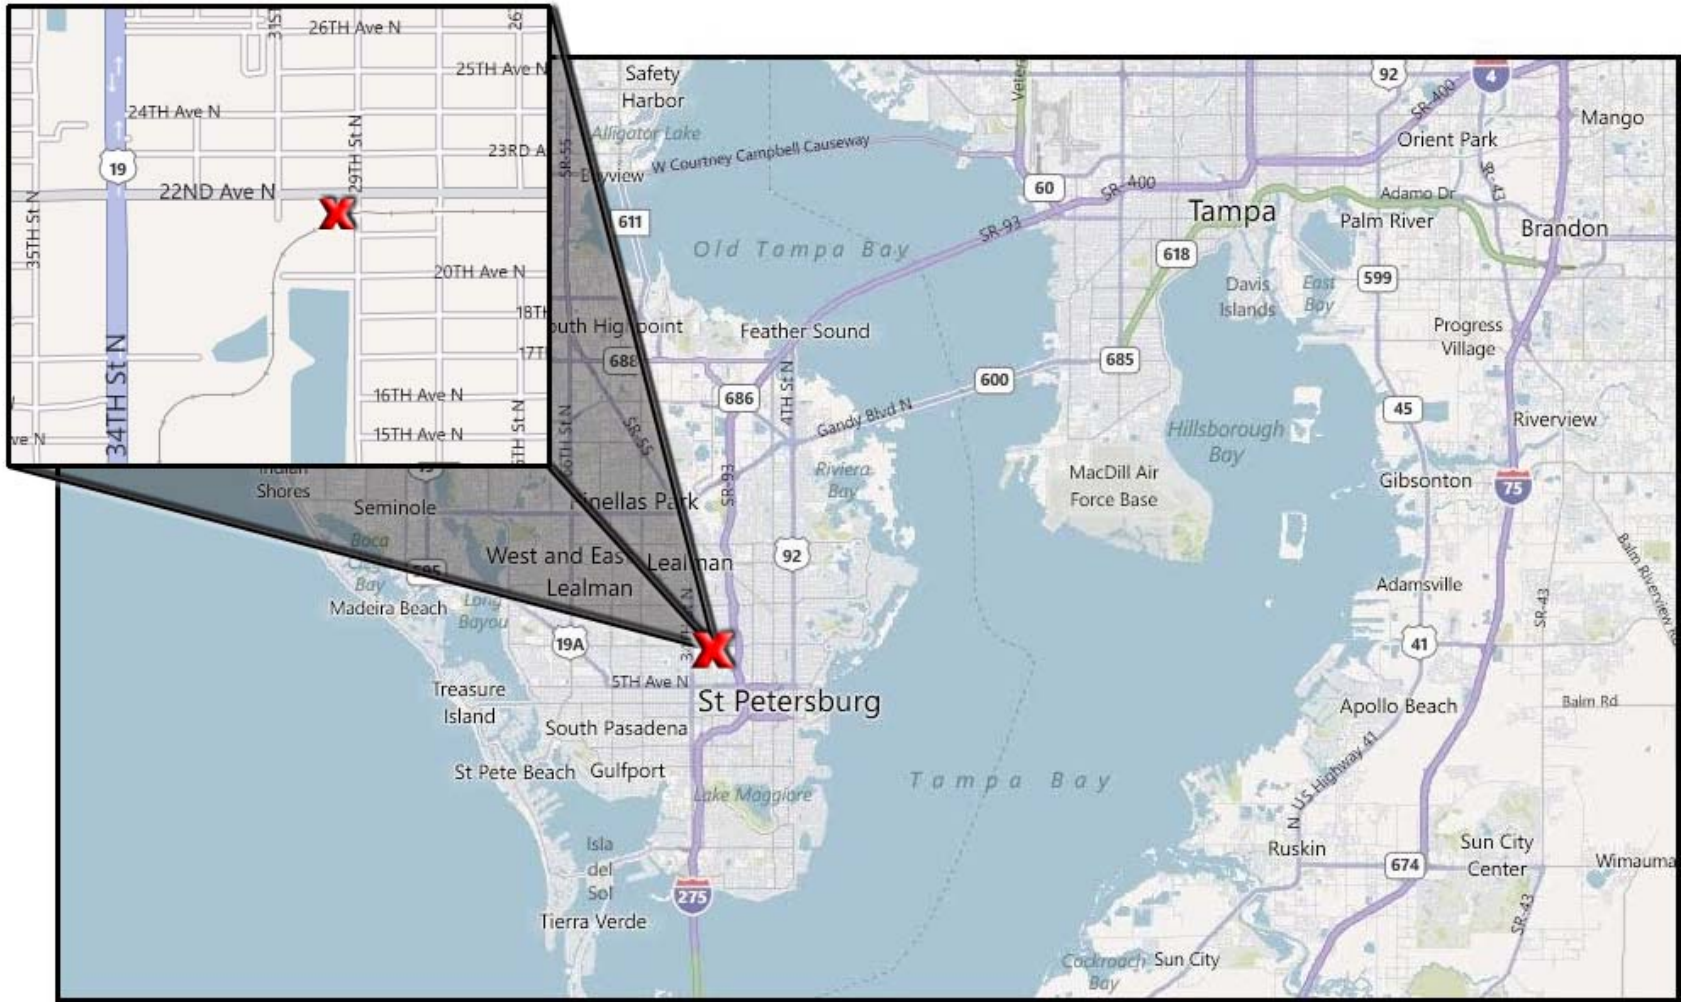

ST. PETE RETAIL - NEW CONSTRUCTION

SEC 22ND AVE N & 31ST ST N • ST. PETERSBURG, FLORIDA 33713

22nd Ave N & 31st St Retail

St. Petersburg, Pinellas County, FL

CONTACT:

Name: Christian Yepes

Phone: 727-536-8686

Fax: 727-536-4356

Email: info@bdgfl.com

LOCATION MAP

PHONE: 727-536-8686 • FAX: 727-536-4356 • Belleair Development Group