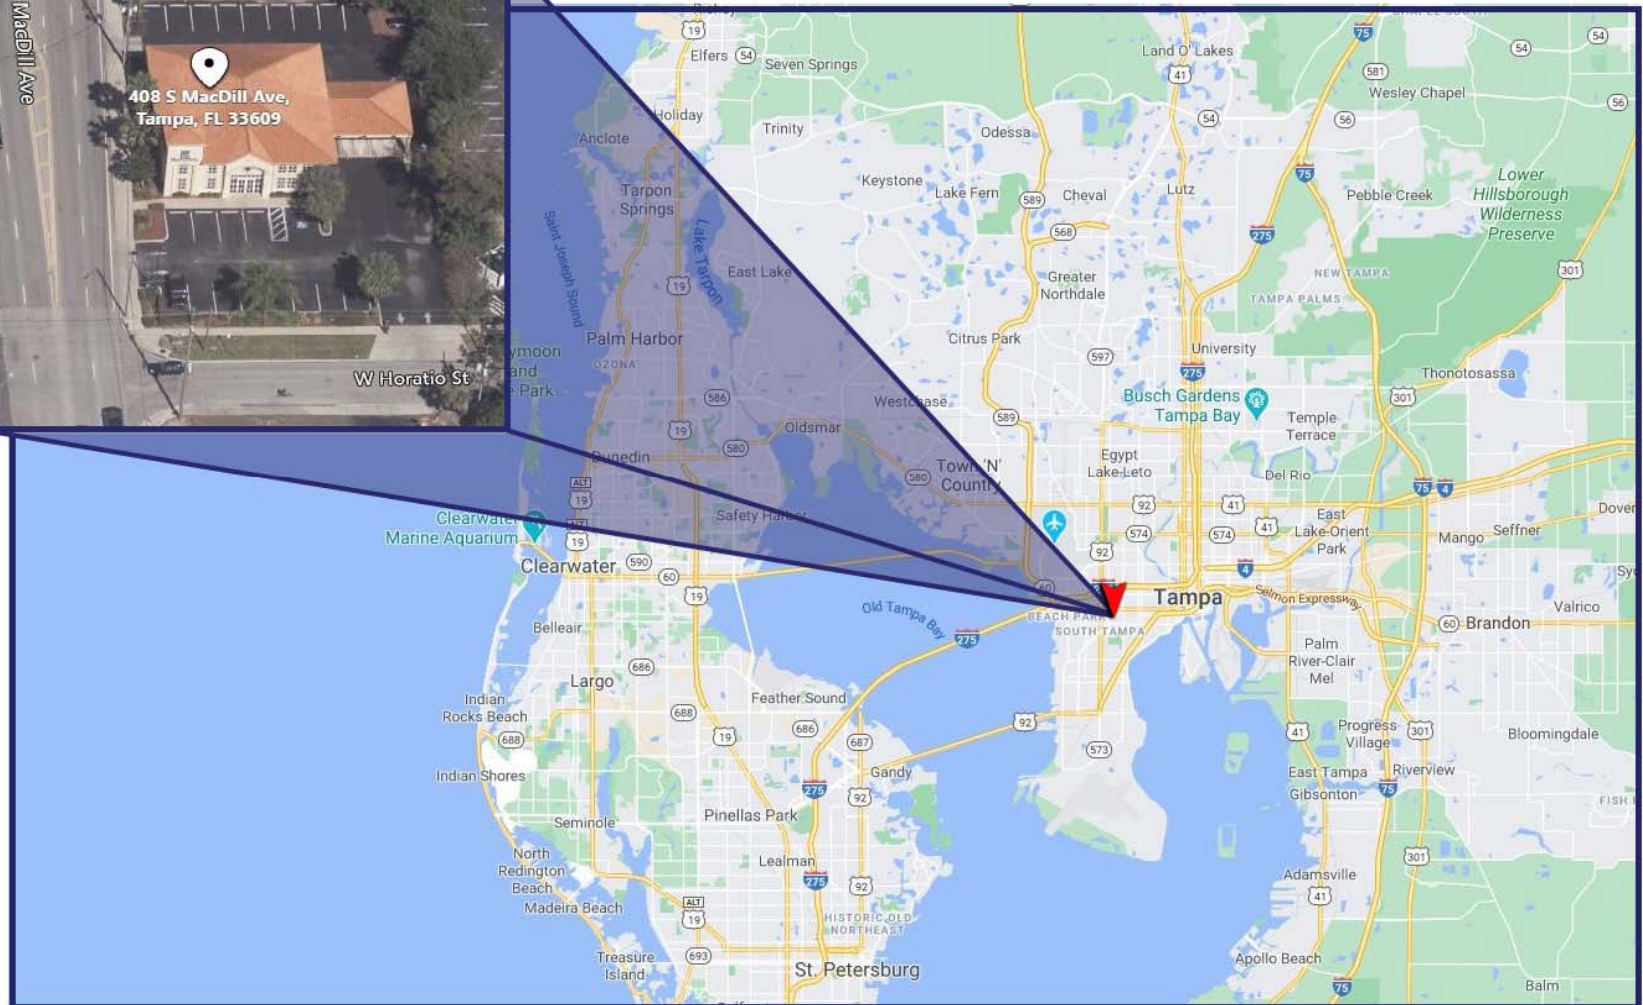

LOCATION MAP

PHONE: 727-536-8686 • FAX: 727-536-4356 • Belleair Development Group