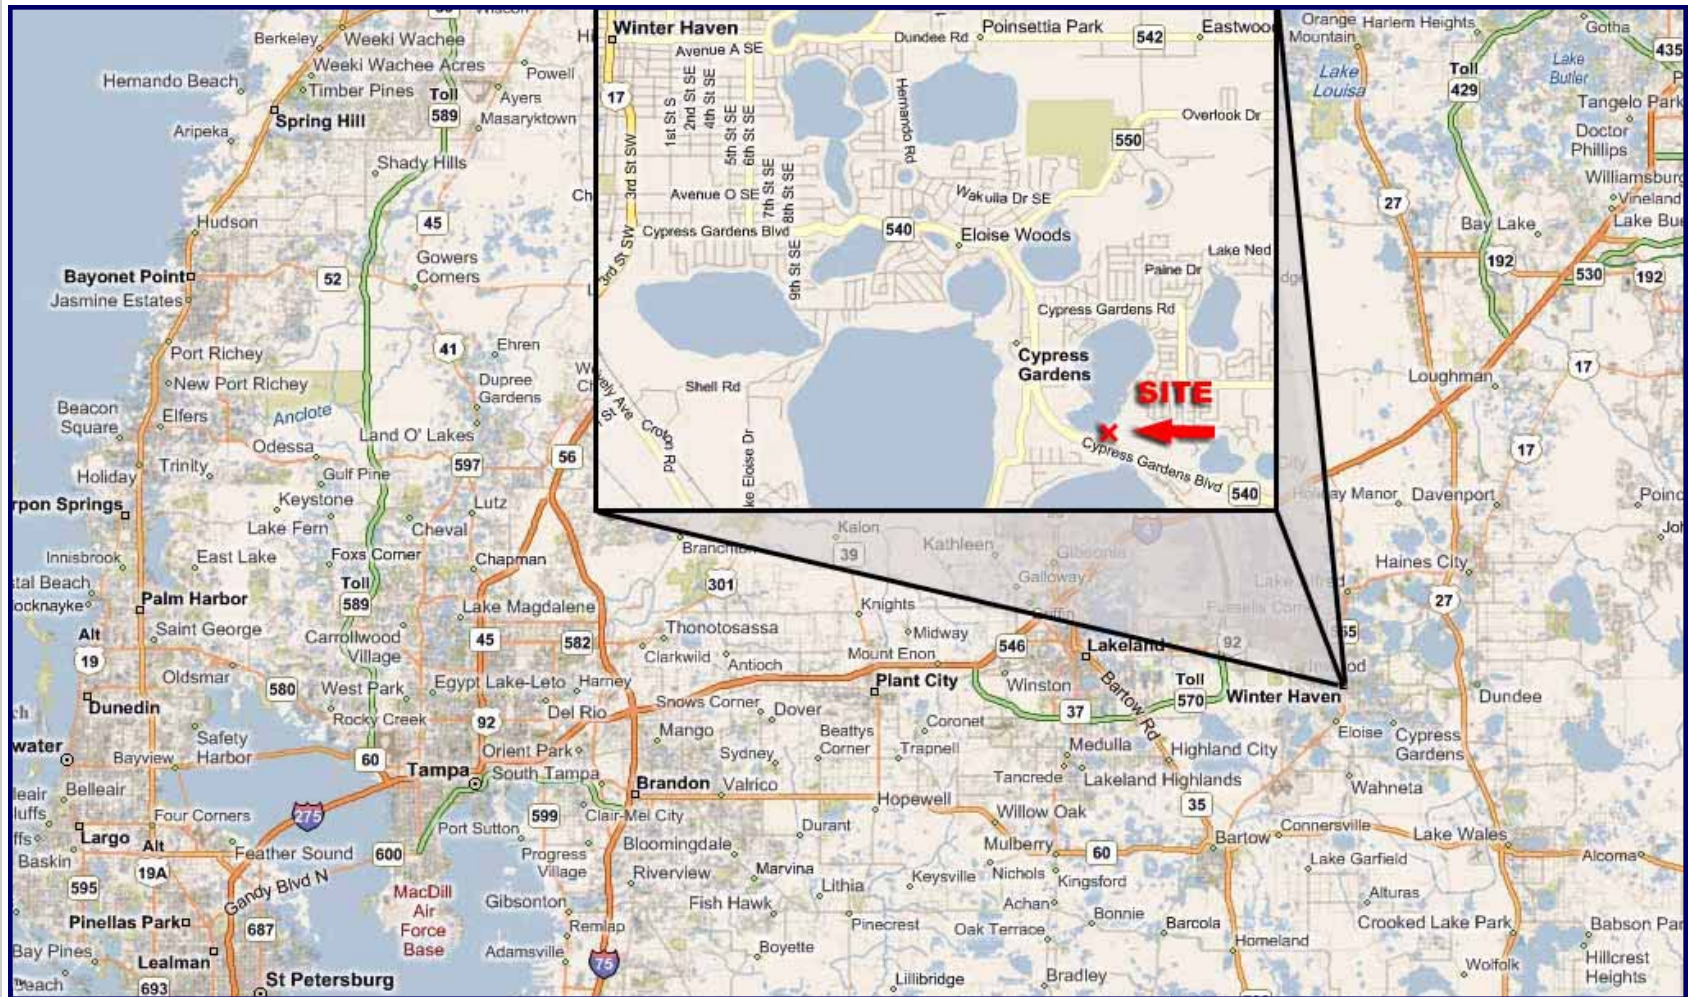

WINTER HAVEN: 44 ACRES AVAILABLE

ADDRESS • CITY, FLORIDA ZIP

Winter Haven: Lake Dexter

Winter Haven, Polk County, Florida

CONTACT:

Name: Christian Yepes

Phone: 727-536-8686

Fax: 727-536-4356

Email: christian@belleairgroup.com

LOCATION MAP

PHONE: 727-536-8686 • FAX: 727-536-4356 • Belleair Development Group