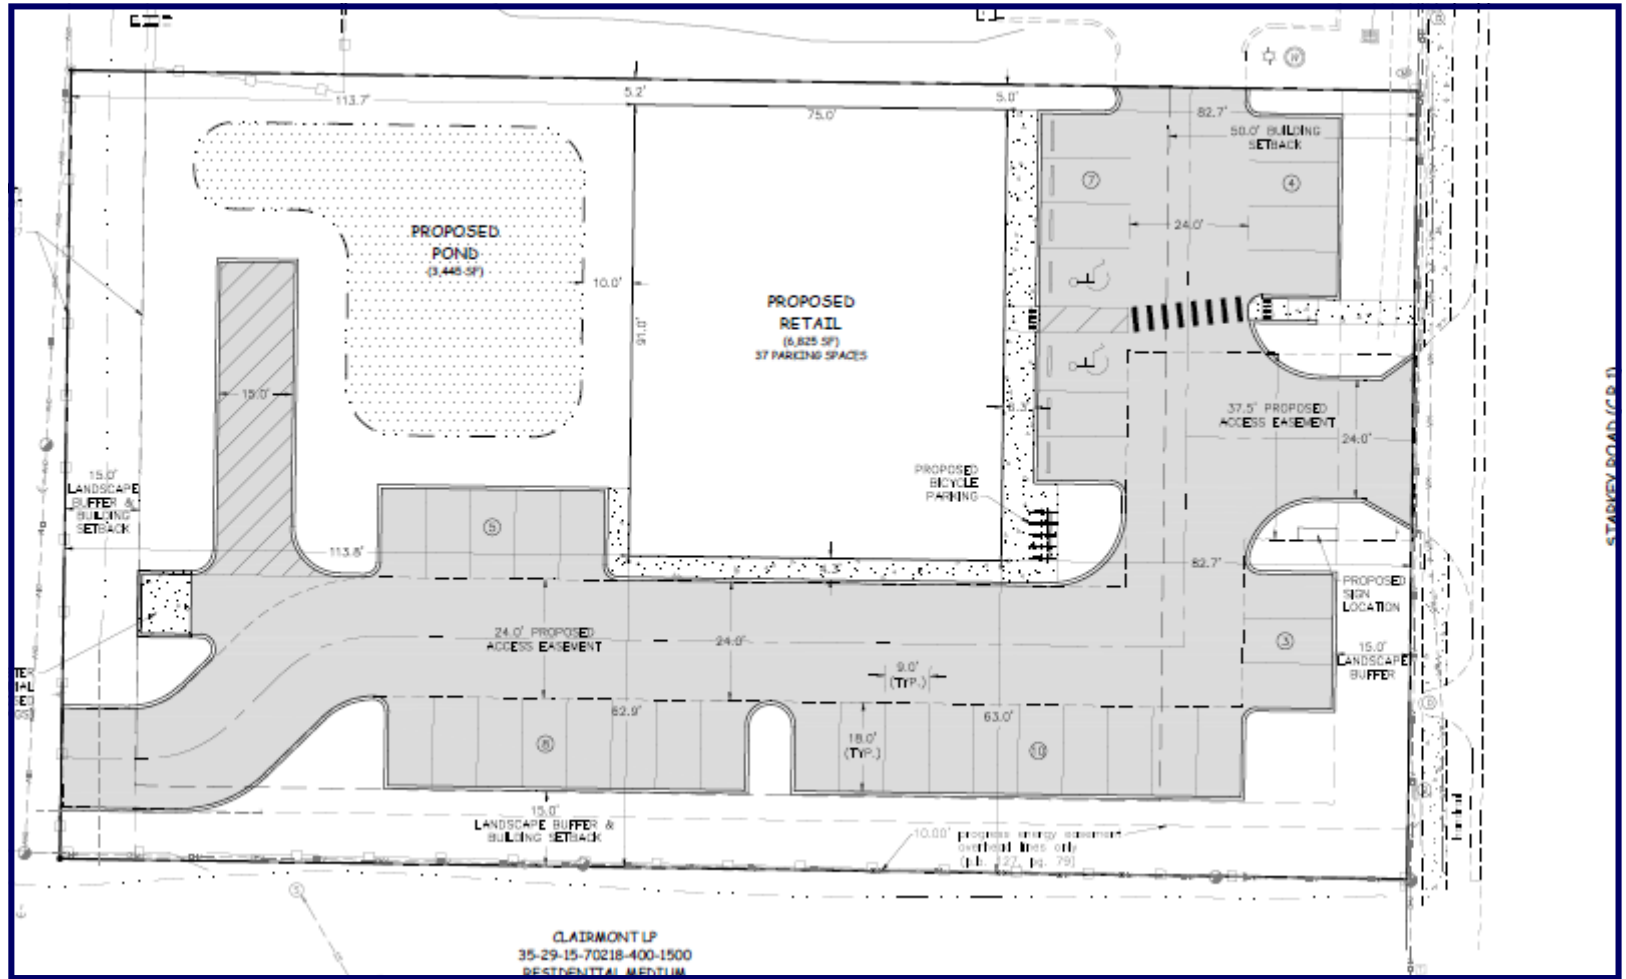

COMMERCIAL RETAIL SITE AVAILABLE

STARKEY RD & EAST BAY DRIVE • LARGO, FL 33771

Retail Site Available - Largo, FL

Pinellas County, FL

CONTACT:

Name: Christian Yepes

Phone: 727-536-8686

Fax: 727-536-4356

Email: christian@belleairgroup.com

CONCEPTUAL LAYOUT

PHONE: 727-536-8686 • FAX: 727-536-4356 • Belleair Development Group